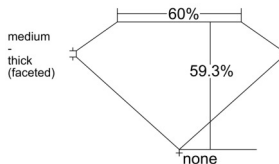

GIA®

FACSIMILE

GIA REPORT 7542350529

Verify this report at GIA.edu

GIA NATURAL DIAMOND DOSSIER®

January 01, 2026
GIA Report Number 7542350529
Shape and Cutting Style ..... Heart Brilliant
Measurements ..... 5.45 x 6.29 x 3.73 mm

GRADING RESULTS

Carat Weight ..... 0.74 carat
Color Grade I
Clarity Grade ..... Internally Flawless

ADDITIONAL GRADING INFORMATION

Polish ..... Very Good
Symmetry ..... Very Good
Fluorescence ..... Faint
Clarity Characteristics..... Extra Facet, Minor Details of Polish
Inscription(s): GIA 7542350529

PROPORTIONS

Profile not to actual proportions

GRADING SCALES

GIA COLOR SCALE		GIA CLARITY SCALE			
COLORLESS	D	VERY VERY SLIGHTLY INCLUDED	FLAWLESS		
	E		INTERNALLY FLAWLESS		
	F	VERY SLIGHTLY INCLUDED	VVS₁		
	G		VVS₂		
	H		VS₁		
	NEAR COLORLESS	I	SLIGHTLY INCLUDED	VS₂	
		J		SI₁	
		FAINT	K	INCLUDED	SI₂
			L		I₁
			M		I₂
VERT LIGHT	N	INCLUDED	I₃		
	O				
	P				
	Q				
	R				
LIGHT	S				
	T				
	U				
	V				
	W				
X					
Y					
Z