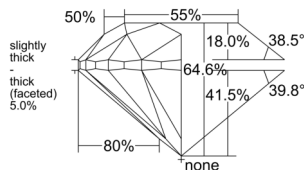

GIA®

FACSIMILE

GIA REPORT

7542342028

Verify this report at GIA.edu

GIA NATURAL DIAMOND DOSSIER®

December 30, 2025
GIA Report Number 7542342028
Shape and Cutting Style ..... Round Brilliant
Measurements ..... 5.48 - 5.54 x 3.56 mm

GRADING RESULTS

Carat Weight ..... 0.70 carat
Color Grade L
Clarity Grade VVS2
Cut Grade ..... Very Good

ADDITIONAL GRADING INFORMATION

Polish ..... Excellent
Symmetry ..... Very Good
Fluorescence ..... Medium Blue
Clarity Characteristics.. **Needle, Pinpoint, Cloud, Indented Natural**
Inscription(s): GIA 7542342028

PROPORTIONS

Profile to actual proportions

GRADING SCALES

GIA COLOR SCALE

COLORLESS	D
	E
	F
	G
	H
	I
	J
NEAR COLORLESS	K
	L
Faint	M
	N
	O
	P
Very Light	Q
	R
	S
	T
	U
	V
Light	W
	X
	Y
	Z

GIA CLARITY SCALE

FLAWLESS	VERY VERY SLIGHTLY INCLUDED	I₁	
			I₂
INTERNALLY FLAWLESS	VERY SLIGHTLY INCLUDED	SI₁	
			SI₂
VVS₁	VERY SLIGHTLY INCLUDED	VS₁	
			VS₂
VVS₂	VERY SLIGHTLY INCLUDED	VS₁	
			VS₂
VVS₁	VERY SLIGHTLY INCLUDED	SI₁	
			SI₂
VVS₂	VERY SLIGHTLY INCLUDED	I₁	
			I₂
VVS₁	VERY SLIGHTLY INCLUDED	I₂	
			I₃

GIA CUT SCALE

EXCELLENT	VERY VERY SLIGHTLY INCLUDED	I₁	
			I₂
VERY GOOD	VERY SLIGHTLY INCLUDED	VS₁	
			VS₂
GOOD	VERY SLIGHTLY INCLUDED	SI₁	
			SI₂
FAIR	VERY SLIGHTLY INCLUDED	I₁	
			I₂
POOR	VERY SLIGHTLY INCLUDED	I₂	
			I₃