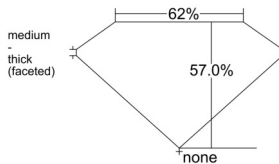

GIA®

FACSIMILE

GIA REPORT 7542331173

Verify this report at GIA.edu

GIA NATURAL DIAMOND DOSSIER®

December 27, 2025
GIA Report Number 7542331173
Shape and Cutting Style ..... Heart Brilliant
Measurements ..... 5.55 x 6.22 x 3.55 mm

GRADING RESULTS

Carat Weight ..... 0.70 carat
Color Grade I
Clarity Grade VVS2

ADDITIONAL GRADING INFORMATION

Polish ..... Excellent
Symmetry ..... Very Good
Fluorescence ..... None
Clarity Characteristics ..... Needle, Pinpoint
Inscription(s): GIA 7542331173

PROPORTIONS

Profile not to actual proportions

GRADING SCALES

GIA COLOR SCALE		GIA CLARITY SCALE			
COLORLESS	D	VERY VERY SLIGHTLY INCLUDED	FLAWLESS		
	E		INTERNALLY FLAWLESS		
	F	VERY SLIGHTLY INCLUDED	VVS₁		
	G		VVS₂		
	H		VS₁		
	NEAR COLORLESS	I	SLIGHTLY INCLUDED	VS₂	
		J		SI₁	
		FAINT	K	INCLUDED	SI₂
			L		I₁
			M		I₂
VERT LIGHT	N	INCLUDED	I₃		
	O				
	P				
	Q				
	R				
LIGHT	S				
	T				
	U				
	V				
	W				
X					
Y					
Z