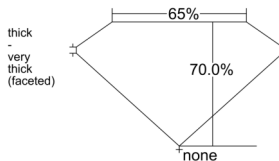

GIA®

FACSIMILE

GIA REPORT 7542329826

Verify this report at GIA.edu

GIA NATURAL DIAMOND DOSSIER®

December 27, 2025
GIA Report Number 7542329826
Shape and Cutting Style ..... Cushion Modified Brilliant
Measurements ..... 5.98 x 5.20 x 3.63 mm

GRADING RESULTS

Carat Weight ..... 0.90 carat
Color Grade ..... D
Clarity Grade VS1

ADDITIONAL GRADING INFORMATION

Polish ..... Excellent
Symmetry ..... Very Good
Fluorescence ..... None
Clarity Characteristics ..... Crystal, Pinpoint
Inscription(s): GIA 7542329826

PROPORTIONS

Profile not to actual proportions

GRADING SCALES

GIA COLOR SCALE		GIA CLARITY SCALE			
COLORLESS	D	VERY VERY SLIGHTLY INCLUDED	FLAWLESS		
	E		INTERNALLY FLAWLESS		
	F	VERY SLIGHTLY INCLUDED	VVS₁		
	G		VVS₂		
	H		VS₁		
	NEAR COLORLESS	I	SLIGHTLY INCLUDED	VS₂	
		J		SI₁	
		FAINT	K	INCLUDED	SI₂
			L		I₁
			M		I₂
VERT LIGHT	N	INCLUDED	I₃		
	O				
	P				
	Q				
	R				
LIGHT	S				
	T				
	U				
	V				
	W				
	Z