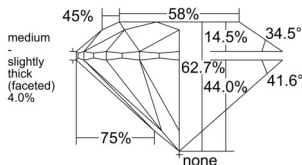

GIA®

FACSIMILE

GIA REPORT 7542328345

Verify this report at GIA.edu

GIA NATURAL DIAMOND DOSSIER®

December 30, 2025
GIA Report Number 7542328345
Shape and Cutting Style ..... Round Brilliant
Measurements ..... 4.49 - 4.51 x 2.82 mm

GRADING RESULTS

Carat Weight ..... 0.35 carat
Color Grade I
Clarity Grade VVS1
Cut Grade ..... Excellent

ADDITIONAL GRADING INFORMATION

Polish ..... Excellent
Symmetry ..... Excellent
Fluorescence ..... Faint
Clarity Characteristics ..... Feather
Inscription(s): GIA 7542328345

PROPORTIONS

Profile to actual proportions

GRADING SCALES

GIA COLOR SCALE

COLOURLESS	D
	E
	F
	G
	H
	I
	J
NEAR COLOURLESS	K
	L
Faint	M
	N
	O
	P
	Q
Very Light	R
	S
	T
	U
	V
	W
	X
	Y
Light	Z

GIA CLARITY SCALE

FLAWLESS	INTERNAL FLAWLESS	
		FLAWLESS
VERY VERY SLIGHTLY INCLUDED	VVS₁	
	VVS₂	
VERY SLIGHTLY INCLUDED	VS₁	
	VS₂	
SLIGHTLY INCLUDED	SI₁	
	SI₂	
INCLUDED	I₁	
	I₂	
	I₃	

GIA CUT SCALE

EXCELLENT
VERY GOOD
GOOD
FAIR
POOR