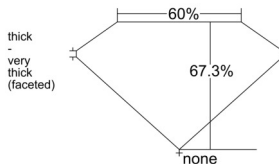

GIA®

FACSIMILE

GIA REPORT 7542326723

Verify this report at GIA.edu

GIA NATURAL DIAMOND DOSSIER®

December 30, 2025
GIA Report Number 7542326723
Shape and Cutting Style ..... Oval Brilliant
Measurements ..... 5.49 x 4.07 x 2.74 mm

GRADING RESULTS

Carat Weight ..... 0.40 carat
Color Grade ..... H
Clarity Grade VS1

ADDITIONAL GRADING INFORMATION

Polish ..... Excellent
Symmetry ..... Very Good
Fluorescence ..... None
Clarity Characteristics..... Crystal, Cloud, Needle, Pinpoint
Inscription(s): GIA 7542326723

PROPORTIONS

Profile not to actual proportions

GRADING SCALES

GIA COLOR SCALE		GIA CLARITY SCALE			
COLORLESS	D	VERY VERY SLIGHTLY INCLUDED	FLAWLESS		
	E		INTERNALLY FLAWLESS		
	F	VERY SLIGHTLY INCLUDED	VS₁		
	G		VS₂		
	H		VS₁		
	NEAR COLORLESS	I	SLIGHTLY INCLUDED	VS₂	
		J		SI₁	
		FAINT	K	INCLUDED	SI₂
			L		I₁
			M		I₂
VERT LIGHT	N	INCLUDED	I₃		
	O				
	P				
	Q				
	R				
LIGHT	S				
	T				
	U				
	V				
	W				
X					
Y					
Z