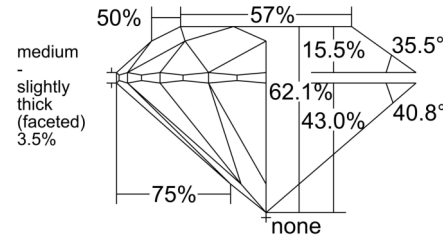

GIA NATURAL DIAMOND GRADING REPORT

January 08, 2026

GIA Report Number 7542283812

Shape and Cutting Style Round Brilliant

Measurements 6.41 - 6.43 x 3.99 mm

GRADING RESULTS

Carat Weight 1.01 carat

Color Grade G

Clarity Grade VS2

Cut Grade Excellent

ADDITIONAL GRADING INFORMATION

Polish Excellent

Symmetry Excellent

Fluorescence None

Inscription(s): GIA 7542283812

Comments: Clouds are not shown. Pinpoints are not shown.

PROPORTIONS

CLARITY CHARACTERISTICS

KEY TO SYMBOLS*

- Crystal
- ∖ Needle

* Red symbols denote internal characteristics (inclusions). Green or black symbols denote external characteristics (blemishes). Diagram is an approximate representation of the diamond, and symbols shown indicate type, position, and approximate size of clarity characteristics. All clarity characteristics may not be shown. Details of finish are not shown.