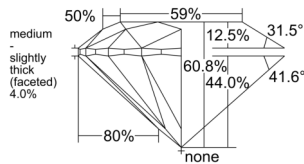

GIA®

FACSIMILE

GIA REPORT 7542267839

Verify this report at GIA.edu

GIA NATURAL DIAMOND DOSSIER®

December 19, 2025
GIA Report Number 7542267839
Shape and Cutting Style ..... Round Brilliant
Measurements ..... 4.94 - 4.96 x 3.01 mm

GRADING RESULTS

Carat Weight ..... 0.45 carat
Color Grade ..... E
Clarity Grade VS2
Cut Grade ..... Excellent

ADDITIONAL GRADING INFORMATION

Polish ..... Excellent
Symmetry ..... Excellent
Fluorescence ..... None
Clarity Characteristics ..... Cloud, Crystal
Inscription(s): GIA 7542267839

PROPORTIONS

Profile to actual proportions

GRADING SCALES

GIA COLOR SCALE

COLORLESS	D
	E
	F
	G
	H
	I
	J
NEAR COLORLESS	K
	L
Faint	M
	N
	O
	P
	R
	S
	T
	U
	V
	W
	X
	Y
Light	Z

GIA CLARITY SCALE

FLAWLESS	INTERNAL FLAWLESS	
		FLAWLESS
VERY VERY SLIGHTLY INCLUDED	VVS₁	
	VVS₂	
VERY SLIGHTLY INCLUDED	VS₁	
	VS₂	
SLIGHTLY INCLUDED	SI₁	
	SI₂	
INCLUDED	I₁	
	I₂	
	I₃	

GIA CUT SCALE

EXCELLENT
VERY GOOD
GOOD
FAIR
POOR