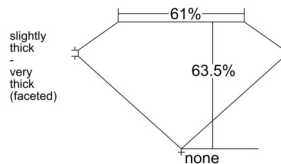

GIA®

FACSIMILE

GIA REPORT

7542261866

Verify this report at GIA.edu

GIA NATURAL DIAMOND DOSSIER®

December 18, 2025
GIA Report Number 7542261866
Shape and Cutting Style ..... Marquise Brilliant
Measurements ..... 6.80 x 3.47 x 2.21 mm

GRADING RESULTS

Carat Weight ..... 0.30 carat
Color Grade ..... F
Clarity Grade VVS2

ADDITIONAL GRADING INFORMATION

Polish ..... Very Good
Symmetry ..... Excellent
Fluorescence ..... Faint
Clarity Characteristics ..... Indented Natural, Pinpoint
Inscription(s): GIA 7542261866

PROPORTIONS

Profile not to actual proportions

GRADING SCALES

GIA COLOR SCALE		GIA CLARITY SCALE			
COLORLESS	D	VERY SLIGHTLY INCLUDED	FLAWLESS		
	E		INTERNALLY FLAWLESS		
	F		VVS₁		
	NEAR COLORLESS	G	VERY SLIGHTLY INCLUDED	VVS₂	
		H		VS₁	
		FAINT	I	SLIGHTLY INCLUDED	VS₂
			J		SI₁
			K		SI₂
	LIGHT	L	INCLUDED	I₁	
		M		I₂	
N		I₃			
O					
P					
Q					
R