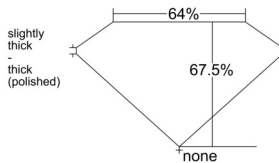

GIA®

FACSIMILE

GIA REPORT 7542241558

Verify this report at GIA.edu

GIA NATURAL DIAMOND DOSSIER®

December 16, 2025
GIA Report Number 7542241558
Shape and Cutting Style ..... Emerald Cut
Measurements ..... 4.99 x 3.36 x 2.27 mm

GRADING RESULTS

Carat Weight ..... 0.36 carat
Color Grade ..... F
Clarity Grade VVS2

ADDITIONAL GRADING INFORMATION

Polish ..... Excellent
Symmetry ..... Very Good
Fluorescence ..... Faint
Clarity Characteristics ..... Pinpoint, Surface Graining
Inscription(s): GIA 7542241558

PROPORTIONS

Profile not to actual proportions

GRADING SCALES

GIA COLOR SCALE		GIA CLARITY SCALE			
COLORLESS	D	VERY VERY SLIGHTLY INCLUDED	FLAWLESS		
	E		INTERNALLY FLAWLESS		
	F	VERY SLIGHTLY INCLUDED	VVS₁		
	G		VVS₂		
	H		VS₁		
	NEAR COLORLESS	I	SLIGHTLY INCLUDED	VS₂	
		J		SI₁	
		FAINT	K	INCLUDED	SI₂
			L		I₁
			M		I₂
VERT LIGHT	N	I₃	I₃		
	O				
	P				
	Q				
	R				
LIGHT	S				
	T				
	U				
	V				
	W				
	X				
	Y				
	Z