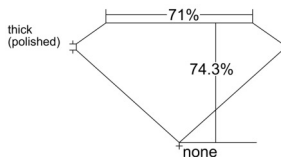

GIA®

FACSIMILE

GIA REPORT 7542224889

Verify this report at GIA.edu

GIA NATURAL DIAMOND DOSSIER®

December 12, 2025
GIA Report Number 7542224889
Shape and Cutting Style ..... Square Modified Brilliant
Measurements ..... 4.48 x 4.42 x 3.28 mm

GRADING RESULTS

Carat Weight ..... 0.57 carat
Color Grade ..... E
Clarity Grade VVS2

ADDITIONAL GRADING INFORMATION

Polish ..... Excellent
Symmetry ..... Very Good
Fluorescence ..... None
Clarity Characteristics..... Feather, Pinpoint, Internal Graining
Inscription(s): GIA 7542224889

PROPORTIONS

Profile not to actual proportions

GRADING SCALES

GIA COLOR SCALE		GIA CLARITY SCALE			
COLORLESS	D	VERY VERY SLIGHTLY INCLUDED	FLAWLESS		
	E		INTERNALLY FLAWLESS		
	F	VERY SLIGHTLY INCLUDED	VVS₁		
	G		VVS₂		
	H		VS₁		
	NEAR COLORLESS	I	SLIGHTLY INCLUDED	VS₂	
		J		SI₁	
		FAINT	K	INCLUDED	SI₂
			L		I₁
			M		I₂
VERT LIGHT	N	LIGHT	I₃		
	O				
	P				
	Q				
	R