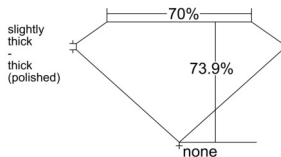

GIA®

FACSIMILE

GIA REPORT 7542224835

Verify this report at GIA.edu

GIA NATURAL DIAMOND DOSSIER®

December 15, 2025
GIA Report Number 7542224835
Shape and Cutting Style ..... **Square Modified Brilliant**
Measurements ..... 3.97 x 3.93 x 2.90 mm

GRADING RESULTS

Carat Weight ..... 0.40 carat
Color Grade ..... F
Clarity Grade VVS1

ADDITIONAL GRADING INFORMATION

Polish ..... Excellent
Symmetry ..... Very Good
Fluorescence ..... Medium Blue
Clarity Characteristics ..... Feather
Inscription(s): GIA 7542224835

PROPORTIONS

Profile not to actual proportions

GRADING SCALES

GIA COLOR SCALE		GIA CLARITY SCALE			
COLORLESS	D	VERY VERY SLIGHTLY INCLUDED	FLAWLESS		
	E		INTERNALLY FLAWLESS		
	F	VERY SLIGHTLY INCLUDED	VVS₁		
	G		VVS₂		
	H		VS₁		
	NEAR COLORLESS	I	SLIGHTLY INCLUDED	VS₂	
		J		SI₁	
		FAINT	K	INCLUDED	SI₂
			L		I₁
			M		I₂
VERT LIGHT	N	LIGHT	I₃		
	O				
	P				
	Q				
	R