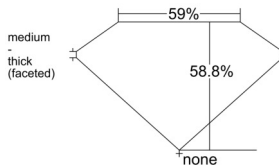

GIA®

FACSIMILE

GIA REPORT

7542215240

Verify this report at GIA.edu

GIA NATURAL DIAMOND DOSSIER®

December 11, 2025
GIA Report Number 7542215240
Shape and Cutting Style ..... Heart Brilliant
Measurements ..... 4.82 x 5.54 x 3.25 mm

GRADING RESULTS

Carat Weight ..... 0.50 carat
Color Grade ..... D
Clarity Grade S11

ADDITIONAL GRADING INFORMATION

Polish ..... Very Good
Symmetry ..... Very Good
Fluorescence ..... None
Clarity Characteristics ..... Twinning Wisp
Inscription(s): GIA 7542215240

PROPORTIONS

Profile not to actual proportions

GRADING SCALES

GIA COLOR SCALE		GIA CLARITY SCALE			
COLORLESS	D	VERY VERY SLIGHTLY INCLUDED	FLAWLESS		
	E		INTERNALLY FLAWLESS		
	F	VERY SLIGHTLY INCLUDED	VVS₁		
	G		VVS₂		
	H		VS₁		
	NEAR COLORLESS	I	SLIGHTLY INCLUDED	VS₂	
		J		S1₁	
		FAINT	K	INCLUDED	S1₂
			L		I₁
	M		INCLUDED	I₂	
N	I₃				
O					
VERT LIGHT	P				
	Q				
	R				
	LIGHT	S			
		T			
		U			
		V			
	W				
X					
Y					
Z