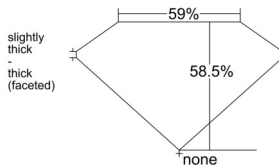

GIA®

FACSIMILE

GIA REPORT 7542214063

Verify this report at GIA.edu

GIA NATURAL DIAMOND DOSSIER®

December 11, 2025
GIA Report Number 7542214063
Shape and Cutting Style ..... Heart Brilliant
Measurements ..... 5.14 x 6.07 x 3.55 mm

GRADING RESULTS

Carat Weight ..... 0.61 carat
Color Grade ..... G
Clarity Grade VS2

ADDITIONAL GRADING INFORMATION

Polish ..... Excellent
Symmetry ..... Excellent
Fluorescence ..... None
Clarity Characteristics ..... Cloud, Crystal
Inspection(s): GIA 7542214063

PROPORTIONS

Profile not to actual proportions

GRADING SCALES

GIA COLOR SCALE		GIA CLARITY SCALE			
COLORLESS	D	VERY VERY SLIGHTLY INCLUDED	FLAWLESS		
	E		INTERNALLY FLAWLESS		
	F	VERY SLIGHTLY INCLUDED	VVS₁		
	G		VVS₂		
	H		VS₁		
	NEAR COLORLESS	I	SLIGHTLY INCLUDED	VS₂	
		J		SI₁	
		FAINT	K	INCLUDED	SI₂
			L		I₁
			M		I₂
VERT LIGHT			N	INCLUDED	I₃
			O		
			P		
	Q				
LIGHT	R				
	S				
	T				
	U				
	V				
	Z