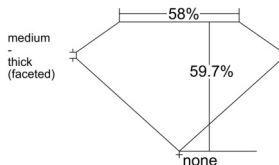

GIA®

FACSIMILE

GIA REPORT 7542213709

Verify this report at GIA.edu

GIA NATURAL DIAMOND DOSSIER®

December 12, 2025
GIA Report Number 7542213709
Shape and Cutting Style ..... Heart Brilliant
Measurements ..... 4.95 x 5.53 x 3.31 mm

GRADING RESULTS

Carat Weight ..... 0.54 carat
Color Grade ..... J
Clarity Grade VVS1

ADDITIONAL GRADING INFORMATION

Polish ..... Very Good
Symmetry ..... Very Good
Fluorescence ..... None
Clarity Characteristics ..... Pinpoint
Inscription(s): GIA 7542213709

PROPORTIONS

Profile not to actual proportions

GRADING SCALES

GIA COLOR SCALE		GIA CLARITY SCALE			
COLORLESS	D	NEAR COLORLESS	FLAWLESS		
	E		INTERNALLY FLAWLESS		
	F		VERY VERY SLIGHTLY INCLUDED	VVS₁	
	G			VVS₂	
	H			VERY SLIGHTLY INCLUDED	VS₁
	I		VS₂		
	J		SLIGHTLY INCLUDED	S₁	
	K			S₂	
	L			INCLUDED	I₁
	M				I₂
N	I₃				
O					
P					
Q					
R					
S					
T					
U					
V					
W					
X					
Y					
Z