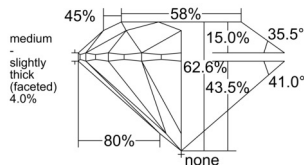

GIA®

FACSIMILE

GIA REPORT

7542206316

Verify this report at GIA.edu

GIA NATURAL DIAMOND DOSSIER®

December 10, 2025
GIA Report Number 7542206316
Shape and Cutting Style ..... Round Brilliant
Measurements ..... 4.39 - 4.41 x 2.75 mm

GRADING RESULTS

Carat Weight ..... 0.33 carat
Color Grade ..... F
Clarity Grade VS1
Cut Grade ..... Excellent

ADDITIONAL GRADING INFORMATION

Polish ..... Excellent
Symmetry ..... Excellent
Fluorescence ..... None
Clarity Characteristics ..... Cloud, Crystal, Needle, Pinpoint
Inscription(s): GIA 7542206316

PROPORTIONS

Profile to actual proportions

GRADING SCALES

GIA COLOR SCALE

COLORLESS	D
	E
	F
	G
	H
	I
	J
NEAR COLORLESS	K
	L
FAIN	M
	N
	O
	P
VERY LIGHT	Q
	R
	S
	T
	U
	V
	W
	X
	Y
LIGHT	Z

GIA CLARITY SCALE

FLAWLESS	INTERNAL FLAWLESS	
		FLAWLESS
VERY VERY SLIGHTLY INCLUDED	VVS₁	
	VVS₂	
VERY SLIGHTLY INCLUDED	VS₁	
	VS₂	
SLIGHTLY INCLUDED	SI₁	
	SI₂	
INCLUDED	I₁	
	I₂	
	I₃	

GIA CUT SCALE

EXCELLENT
VERY GOOD
GOOD
FAIR
POOR