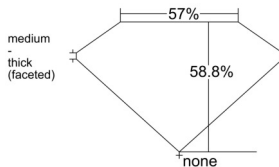

GIA®

FACSIMILE

GIA REPORT

7542197333

Verify this report at GIA.edu

GIA NATURAL DIAMOND DOSSIER®

December 10, 2025
GIA Report Number 7542197333
Shape and Cutting Style ..... Marquise Brilliant
Measurements ..... 7.03 x 3.70 x 2.17 mm

GRADING RESULTS

Carat Weight ..... 0.31 carat
Color Grade ..... E
Clarity Grade VS1

ADDITIONAL GRADING INFORMATION

Polish ..... Excellent
Symmetry ..... Very Good
Fluorescence ..... None
Clarity Characteristics ..... Cloud, Pinpoint
Inscription(s): GIA 7542197333

PROPORTIONS

Profile not to actual proportions

GRADING SCALES

GIA COLOR SCALE		GIA CLARITY SCALE			
COLORLESS	D	VERY VERY SLIGHTLY INCLUDED	FLAWLESS		
	E		INTERNALLY FLAWLESS		
	F		VVS₁		
	NEAR COLORLESS	G	VVS₂		
		H	VERY SLIGHTLY INCLUDED	VS₁	
		I		VS₂	
		J		SLIGHTLY INCLUDED	SI₁
	K	SI₂			
	FAINT	L	INCLUDED	I₁	
		M		I₂	
N		I₃			
VERT LIGHT		O	LIGHT		
		P			
		Q			
		R			
		S			
	T				
LIGHT	U				
	V				
	W				
	X				
	Y				
	Z