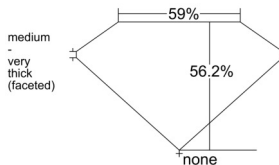

GIA®

FACSIMILE

GIA REPORT

7542175853

Verify this report at GIA.edu

GIA NATURAL DIAMOND DOSSIER®

December 08, 2025
GIA Report Number 7542175853
Shape and Cutting Style ..... Heart Brilliant
Measurements ..... 4.91 x 5.59 x 3.14 mm

GRADING RESULTS

Carat Weight ..... 0.50 carat
Color Grade ..... H
Clarity Grade VVS1

ADDITIONAL GRADING INFORMATION

Polish ..... Very Good
Symmetry ..... Very Good
Fluorescence ..... None
Clarity Characteristics ..... Pinpoint, Feather
Inscription(s): GIA 7542175853

PROPORTIONS

Profile not to actual proportions

GRADING SCALES

GIA COLOR SCALE		GIA CLARITY SCALE			
COLORLESS	D	VERY VERY SLIGHTLY INCLUDED	FLAWLESS		
	E		INTERNALLY FLAWLESS		
	F	VERY SLIGHTLY INCLUDED	VVS₁		
	G		VVS₂		
	H		VS₁		
	NEAR COLORLESS	I	SLIGHTLY INCLUDED	VS₂	
		J		SI₁	
		FAINT	K	INCLUDED	SI₂
			L		I₁
			M		I₂
VERT LIGHT	N	LIGHT	I₃		
	O				
	P				
	Q				
	R				
	S				
	T