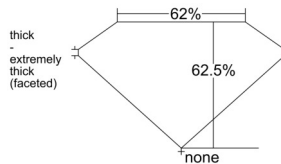

GIA®

FACSIMILE

GIA REPORT 7542168575

Verify this report at GIA.edu

GIA NATURAL DIAMOND DOSSIER®

December 06, 2025
GIA Report Number 7542168575
Shape and Cutting Style ..... Oval Brilliant
Measurements ..... 6.58 x 4.67 x 2.92 mm

GRADING RESULTS

Carat Weight ..... 0.60 carat
Color Grade ..... H
Clarity Grade SI1

ADDITIONAL GRADING INFORMATION

Polish ..... Excellent
Symmetry ..... Very Good
Fluorescence ..... None
Clarity Characteristics ..... Cloud, Crystal, Feather
Inscription(s): GIA 7542168575

PROPORTIONS

Profile not to actual proportions

GRADING SCALES

GIA COLOR SCALE		GIA CLARITY SCALE	
COLORLESS	D	VERY VERY SLIGHTLY INCLUDED	FLAWLESS
	E		INTERNALLY FLAWLESS
	F		VVS₁
	G		VVS₂
	H		VS₁
	I		VS₂
	J		SI₁
	K		SI₂
	L		I₁
	M		I₂
NEAR COLORLESS	N	SLIGHTLY INCLUDED	I₃
	O		
	P		
	Q		
FAINT	R		
	S		
	T		
	U		
VERT LIGHT	V		
	W		
	X		
	Y		
LIGHT	Z