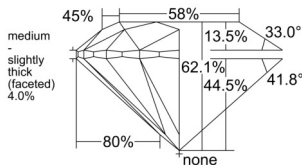

GIA®

FACSIMILE

GIA REPORT

7542165892

Verify this report at GIA.edu

GIA NATURAL DIAMOND DOSSIER®

December 04, 2025
GIA Report Number 7542165892
Shape and Cutting Style ..... Round Brilliant
Measurements ..... 4.28 - 4.30 x 2.66 mm

GRADING RESULTS

Carat Weight ..... 0.30 carat
Color Grade ..... E
Clarity Grade VVS1
Cut Grade ..... Excellent

ADDITIONAL GRADING INFORMATION

Polish ..... Excellent
Symmetry ..... Excellent
Fluorescence ..... None
Clarity Characteristics ..... Feather
Inscription(s): GIA 7542165892

PROPORTIONS

Profile to actual proportions

GRADING SCALES

GIA COLOR SCALE

COLOURESS	D
	E
	F
	G
	H
	I
	J
NEAR COLOURESS	K
	L
FAIN	M
	N
	O
	P
	R
	S
	T
	U
	V
	W
	X
	Y
LIGHT	Z

GIA CLARITY SCALE

VERY VERY SLIGHTLY INCLUDED	FLAWLESS
	INTERNALLY FLAWLESS
VERY SLIGHTLY INCLUDED	VVS₁
	VVS₂
SLIGHTLY INCLUDED	VS₁
	VS₂
INCLUDED	SI₁
	SI₂
	I₁
	I₂
	I₃

GIA CUT SCALE

EXCELLENT
VERY GOOD
GOOD
FAIR
POOR