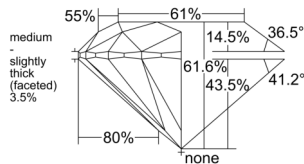

GIA®

FACSIMILE

GIA REPORT

7542160948

Verify this report at GIA.edu

GIA NATURAL DIAMOND DOSSIER®

December 08, 2025
GIA Report Number 7542160948
Shape and Cutting Style ..... Round Brilliant
Measurements ..... 5.81 - 5.82 x 3.58 mm

GRADING RESULTS

Carat Weight ..... 0.75 carat
Color Grade ..... K
Clarity Grade VVS2
Cut Grade ..... Good

ADDITIONAL GRADING INFORMATION

Polish ..... Excellent
Symmetry ..... Excellent
Fluorescence ..... Medium Blue
Clarity Characteristics ..... Pinpoint
Inscription(s): GIA 7542160948

PROPORTIONS

Profile to actual proportions