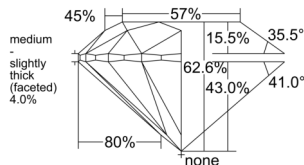

GIA®

FACSIMILE

GIA REPORT

7542141109

Verify this report at GIA.edu

GIA NATURAL DIAMOND DOSSIER®

December 02, 2025
GIA Report Number 7542141109
Shape and Cutting Style ..... Round Brilliant
Measurements ..... 4.27 - 4.29 x 2.68 mm

GRADING RESULTS

Carat Weight ..... 0.30 carat
Color Grade ..... F
Clarity Grade VVS1
Cut Grade ..... Excellent

ADDITIONAL GRADING INFORMATION

Polish ..... Excellent
Symmetry ..... Excellent
Fluorescence ..... None
Clarity Characteristics ..... Needle, Cloud, Pinpoint, Feather
Inscription(s): GIA 7542141109

PROPORTIONS

Profile to actual proportions