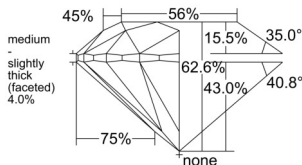

GIA®

FACSIMILE

GIA REPORT

7542125624

Verify this report at GIA.edu

GIA NATURAL DIAMOND DOSSIER®

December 01, 2025
GIA Report Number 7542125624
Shape and Cutting Style ..... Round Brilliant
Measurements ..... 4.38 - 4.41 x 2.75 mm

GRADING RESULTS

Carat Weight ..... 0.33 carat
Color Grade ..... F
Clarity Grade VVS1
Cut Grade ..... Excellent

ADDITIONAL GRADING INFORMATION

Polish ..... Excellent
Symmetry ..... Excellent
Fluorescence ..... None
Clarity Characteristics ..... Pinpoint, Feather
Inscription(s): GIA 7542125624

PROPORTIONS

Profile to actual proportions