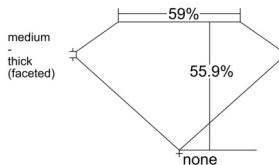

GIA®

FACSIMILE

GIA REPORT 7542122553

Verify this report at GIA.edu

GIA NATURAL DIAMOND DOSSIER®

November 28, 2025
GIA Report Number 7542122553
Shape and Cutting Style ..... Heart Brilliant
Measurements ..... 5.44 x 6.38 x 3.57 mm

GRADING RESULTS

Carat Weight ..... 0.73 carat
Color Grade ..... D
Clarity Grade VS2

ADDITIONAL GRADING INFORMATION

Polish ..... Excellent
Symmetry ..... Excellent
Fluorescence ..... None
Clarity Characteristics ..... Crystal
Inscription(s): GIA 7542122553

PROPORTIONS

Profile not to actual proportions

GRADING SCALES

GIA COLOR SCALE		GIA CLARITY SCALE			
COLORLESS	D	VERY VERY SLIGHTLY INCLUDED	FLAWLESS		
	E		INTERNALLY FLAWLESS		
	F		VVS₁		
	NEAR COLORLESS	G	VERY SLIGHTLY INCLUDED	VVS₂	
		H		VS₁	
		FAINT	I	SLIGHTLY INCLUDED	VS₂
			J		SI₁
	K		SI₂		
	LIGHT		L	INCLUDED	I₁
			M		I₂
N			I₃		
O					
P					
Q					
R