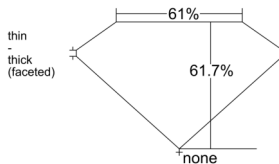

GIA®

FACSIMILE

GIA REPORT 7542122452

Verify this report at GIA.edu

GIA NATURAL DIAMOND DOSSIER®

December 01, 2025
GIA Report Number 7542122452
Shape and Cutting Style ..... Oval Brilliant
Measurements ..... 5.97 x 4.11 x 2.53 mm

GRADING RESULTS

Carat Weight ..... 0.41 carat
Color Grade I
Clarity Grade VS1

ADDITIONAL GRADING INFORMATION

Polish ..... Excellent
Symmetry ..... Very Good
Fluorescence ..... None
Clarity Characteristics ..... Cloud, Crystal, Pinpoint
Inspection(s): GIA 7542122452

PROPORTIONS

Profile not to actual proportions

GRADING SCALES

GIA COLOR SCALE		GIA CLARITY SCALE			
COLORLESS	D	VERY VERY SLIGHTLY INCLUDED	FLAWLESS		
	E		INTERNALLY FLAWLESS		
	F	VERY SLIGHTLY INCLUDED	VVS₁		
	G		VVS₂		
	H		VS₁		
	NEAR COLORLESS	I	SLIGHTLY INCLUDED	VS₂	
		J		SI₁	
		FAINT	K	INCLUDED	SI₂
			L		I₁
			M		I₂
VERT LIGHT	N	INCLUDED	I₃		
	O				
	P				
	Q				
	R				
LIGHT	S				
	T				
	U				
	V				
	W				
X					
Y					
Z