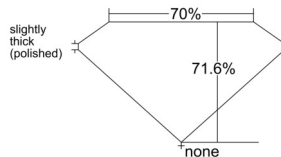

GIA®

FACSIMILE

GIA REPORT 7542106375

Verify this report at GIA.edu

GIA NATURAL DIAMOND DOSSIER®

November 27, 2025
GIA Report Number 7542106375
Shape and Cutting Style ..... Square Modified Brilliant
Measurements ..... 4.95 x 4.87 x 3.49 mm

GRADING RESULTS

Carat Weight ..... 0.70 carat
Color Grade ..... G
Clarity Grade VVS1

ADDITIONAL GRADING INFORMATION

Polish ..... Excellent
Symmetry ..... Very Good
Fluorescence ..... None
Clarity Characteristics ..... Pinpoint, Feather
Inscription(s): GIA 7542106375

PROPORTIONS

Profile not to actual proportions

GRADING SCALES

GIA COLOR SCALE		GIA CLARITY SCALE			
COLORLESS	D	VERY VERY SLIGHTLY INCLUDED	FLAWLESS		
	E		INTERNALLY FLAWLESS		
	F	VERY SLIGHTLY INCLUDED	VVS₁		
	G		VVS₂		
	H		VS₁		
	NEAR COLORLESS	I	SLIGHTLY INCLUDED	VS₂	
		J		SI₁	
		FAINT	K	INCLUDED	SI₂
			L		I₁
			M		I₂
VERY LIGHT			N	INCLUDED	I₃
			O		
			P		
	Q				
LIGHT	R				
	S				
	T				
	U				
	V				
	Z