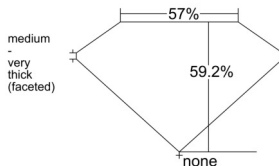

GIA®

FACSIMILE

GIA REPORT 7542041077

Verify this report at GIA.edu

GIA NATURAL DIAMOND DOSSIER®

November 20, 2025
GIA Report Number 7542041077
Shape and Cutting Style ..... Heart Brilliant
Measurements ..... 5.25 x 6.14 x 3.63 mm

GRADING RESULTS

Carat Weight ..... 0.70 carat
Color Grade ..... G
Clarity Grade VVS2

ADDITIONAL GRADING INFORMATION

Polish ..... Excellent
Symmetry ..... Excellent
Fluorescence ..... Medium Blue
Clarity Characteristics ..... Pinpoint
Inscription(s): GIA 7542041077

PROPORTIONS

Profile not to actual proportions

GRADING SCALES

GIA COLOR SCALE		GIA CLARITY SCALE			
COLORLESS	D	VERY VERY SLIGHTLY INCLUDED	FLAWLESS		
	E		INTERNALLY FLAWLESS		
	F	VERY SLIGHTLY INCLUDED	VVS₁		
	G		VVS₂		
	H		VS₁		
	NEAR COLORLESS	I	SLIGHTLY INCLUDED	VS₂	
		J		SI₁	
		FAINT	K	INCLUDED	SI₂
			L		I₁
			M		I₂
VERT LIGHT	N	LIGHT	I₃		
	O				
	P				
	Q				
	R				
	S				
	T