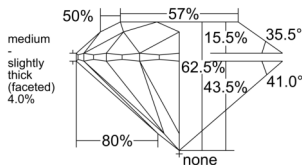

GIA®

FACSIMILE

GIA REPORT

7542035504

Verify this report at GIA.edu

GIA NATURAL DIAMOND DOSSIER®

November 18, 2025
GIA Report Number 7542035504
Shape and Cutting Style ..... Round Brilliant
Measurements ..... 4.49 - 4.52 x 2.82 mm

GRADING RESULTS

Carat Weight ..... 0.35 carat
Color Grade I
Clarity Grade VVS1
Cut Grade ..... Excellent

ADDITIONAL GRADING INFORMATION

Polish ..... Excellent
Symmetry ..... Excellent
Fluorescence ..... None
Clarity Characteristics..... Feather, Indented Natural, Extra Facet
Inscription(s): GIA 7542035504

PROPORTIONS

Profile to actual proportions