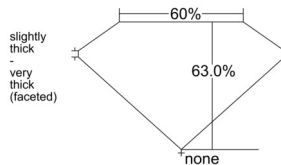

GIA®

FACSIMILE

GIA REPORT

7542029830

Verify this report at GIA.edu

GIA NATURAL DIAMOND DOSSIER®

November 19, 2025
GIA Report Number 7542029830
Shape and Cutting Style ..... Pear Brilliant
Measurements ..... 7.94 x 5.13 x 3.23 mm

GRADING RESULTS

Carat Weight ..... 0.79 carat
Color Grade ..... D
Clarity Grade VS1

ADDITIONAL GRADING INFORMATION

Polish ..... Excellent
Symmetry ..... Excellent
Fluorescence ..... Medium Blue
Clarity Characteristics... Crystal, Twinning Wisp, Pinpoint, Needle
Inscription(s): GIA 7542029830

PROPORTIONS

Profile not to actual proportions

GRADING SCALES

GIA COLOR SCALE		GIA CLARITY SCALE		
COLORLESS	D	VERY VERY SLIGHTLY INCLUDED	FLAWLESS	
	E		INTERNALLY FLAWLESS	
	F		VS₁	
	G		VS₂	
	NEAR COLORLESS	H	VERY SLIGHTLY INCLUDED	VS₁
		I		VS₂
		J		SI₁
		K		SI₂
	FAINT	L	SLIGHTLY INCLUDED	I₁
		M		I₂
N		I₃		
O				
VERT LIGHT	P	INCLUDED		
	Q			
	R			
	S			
	T			
	U			
	V			
	W			
LIGHT	X			
	Y			
	Z