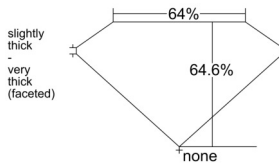

GIA®

FACSIMILE

GIA REPORT 7542002435

Verify this report at GIA.edu

GIA NATURAL DIAMOND DOSSIER®

November 14, 2025
GIA Report Number 7542002435
Shape and Cutting Style ..... Pear Brilliant
Measurements ..... 8.27 x 5.29 x 3.42 mm

GRADING RESULTS

Carat Weight ..... 0.90 carat
Color Grade ..... D
Clarity Grade VS1

ADDITIONAL GRADING INFORMATION

Polish ..... Very Good
Symmetry ..... Very Good
Fluorescence ..... None
Clarity Characteristics ..... Crystal, Pinpoint
Inscription(s): GIA 7542002435

PROPORTIONS

Profile not to actual proportions

GRADING SCALES

GIA COLOR SCALE		GIA CLARITY SCALE			
COLORLESS	D	VERY VERY SLIGHTLY INCLUDED	FLAWLESS		
	E		INTERNALLY FLAWLESS		
	F	VERY SLIGHTLY INCLUDED	VS₁		
	G		VS₂		
	H		VS₁		
	NEAR COLORLESS	I	SLIGHTLY INCLUDED	SI₁	
		J		SI₂	
		FAINT	K	INCLUDED	I₁
			L		I₂
			M		I₃
VERT LIGHT	N				
	O				
	P				
	Q				
	R				
	S				
	T				
LIGHT	U				
	V				
	W				
	X				
	Y				
	Z