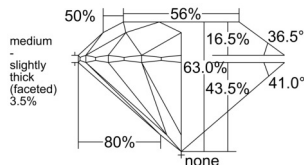

GIA®

FACSIMILE

GIA REPORT

7541988916

Verify this report at GIA.edu

GIA NATURAL DIAMOND DOSSIER®

April 09, 2026

GIA Report Number **7541988916**

Shape and Cutting Style ..... **Round Brilliant**

Measurements ..... **5.63 - 5.67 x 3.56 mm**

GRADING RESULTS

Carat Weight ..... **0.70 carat**

Color Grade ..... **G**

Clarity Grade **VS1**

Cut Grade ..... **Excellent**

ADDITIONAL GRADING INFORMATION

Polish ..... **Excellent**

Symmetry ..... **Excellent**

Fluorescence ..... **Very Strong Blue**

Clarity Characteristics ..... **Crystal**

Inscription(s): **GIA 7541988916**

PROPORTIONS

Profile to actual proportions

GRADING SCALES

GIA COLOR SCALE

COLORLESS	D
	E
	F
	G
	H
	I
NEAR COLORLESS	J
	K
	L
Faint	M
	N
	O
	P
Very Light	Q
	R
	S
	T
	U
	V
Light	W
	X
	Y
	Z

GIA CLARITY SCALE

FLAWLESS	VERY VERY SLIGHTLY INCLUDED	VS₁	
			VS₂
INTERNALLY FLAWLESS	VERY SLIGHTLY INCLUDED	SI₁	
		SI₂	
VERY SLIGHTLY INCLUDED	INCLUDED	I₁	
		I₂	
		I₃	

GIA CUT SCALE

EXCELLENT	VERY GOOD	GOOD	FAIR	POOR