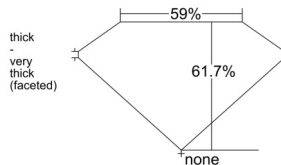

GIA®

FACSIMILE

GIA REPORT

7541984724

Verify this report at GIA.edu

GIA NATURAL DIAMOND DOSSIER®

April 10, 2026
GIA Report Number 7541984724
Shape and Cutting Style ..... Oval Brilliant
Measurements ..... 6.46 x 4.44 x 2.74 mm

GRADING RESULTS

Carat Weight ..... 0.50 carat
Color Grade ..... G
Clarity Grade VS1

ADDITIONAL GRADING INFORMATION

Polish ..... Excellent
Symmetry ..... Excellent
Fluorescence ..... Medium Blue
Clarity Characteristics..... Crystal, Feather, Cloud, Needle
Inscription(s): GIA 7541984724

PROPORTIONS

Profile not to actual proportions

GRADING SCALES

GIA COLOR SCALE		GIA CLARITY SCALE	
COLORLESS	D	VERY VERY SLIGHTLY INCLUDED	FLAWLESS
	E		INTERNALLY FLAWLESS
	F		VVS₁
	G		VVS₂
	H		VS₁
	I		VS₂
	J		SI₁
	K		SI₂
	L		I₁
	M		I₂
NEAR COLORLESS	N	SLIGHTLY INCLUDED	I₃
	O		
	P		
	Q		
FAINT	R		
	S		
	T		
	U		
VERY LIGHT	V		
	W		
	X		
	Y		
LIGHT	Z