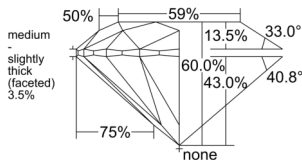

GIA®

FACSIMILE

GIA NATURAL DIAMOND DOSSIER®

April 08, 2026
GIA Report Number 7541981905
Shape and Cutting Style ..... Round Brilliant
Measurements ..... 5.40 - 5.43 x 3.25 mm

GRADING RESULTS

Carat Weight ..... 0.58 carat
Color Grade ..... E
Clarity Grade S11
Cut Grade ..... Excellent

ADDITIONAL GRADING INFORMATION

Polish ..... Excellent
Symmetry ..... Excellent
Fluorescence ..... Medium Blue
Clarity Characteristics ..... Crystal, Cloud
Inscription(s): GIA 7541981905

GIA REPORT 7541981905

Verify this report at GIA.edu

PROPORTIONS

Profile to actual proportions

GRADING SCALES

GIA COLOR SCALE	GIA CLARITY SCALE	GIA CUT SCALE	
D	FLAWLESS	EXCELLENT	
E	INTERNALLY FLAWLESS		
F		VVS₁	VERY GOOD
G	VVS₂		
H	VS₁	GOOD	
I	VS₂		
J	S1₁	FAIR	
K	S1₂		
L	I₁	POOR	
M	I₂		
N	I₃		
O			
P			
Q			
R			
S			
T			
U			
V			
W			
X			
Y			
Z