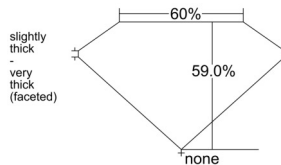

GIA®

FACSIMILE

GIA REPORT

7541978294

Verify this report at GIA.edu

GIA NATURAL DIAMOND DOSSIER®

April 07, 2026
GIA Report Number **7541978294**
Shape and Cutting Style ..... **Marquise Brilliant**
Measurements ..... **9.03 x 4.74 x 2.80 mm**

GRADING RESULTS

Carat Weight ..... **0.70 carat**
Color Grade ..... **D**
Clarity Grade **S11**

ADDITIONAL GRADING INFORMATION

Polish ..... **Excellent**
Symmetry ..... **Very Good**
Fluorescence ..... **Strong Blue**
Clarity Characteristics..... **Crystal, Feather**
Inscription(s): GIA 7541978294

PROPORTIONS

Profile not to actual proportions

GRADING SCALES

GIA COLOR SCALE		GIA CLARITY SCALE			
COLORLESS	D	VERY VERY SLIGHTLY INCLUDED	FLAWLESS		
	E		INTERNALLY FLAWLESS		
	F	VERY SLIGHTLY INCLUDED	VVS₁		
	G		VVS₂		
	H		VS₁		
	NEAR COLORLESS	I	SLIGHTLY INCLUDED	VS₂	
		J		S1₁	
		FAINT	K	INCLUDED	S1₂
			L		I₁
			M		I₂
N			I₃		
VERT LIGHT	O	LIGHT			
	P				
	Q				
	R				
	S				
	T				
LIGHT	U				
	V				
	W				
	X				
Y					
Z