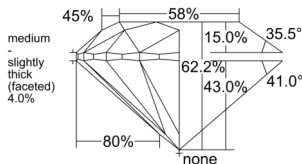

GIA®

FACSIMILE

GIA REPORT

7541974366

Verify this report at GIA.edu

GIA NATURAL DIAMOND DOSSIER®

April 06, 2026
GIA Report Number 7541974366
Shape and Cutting Style ..... Round Brilliant
Measurements ..... 4.90 - 4.94 x 3.06 mm

GRADING RESULTS

Carat Weight ..... 0.46 carat
Color Grade ..... J
Clarity Grade VVS1
Cut Grade ..... Excellent

ADDITIONAL GRADING INFORMATION

Polish ..... Excellent
Symmetry ..... Excellent
Fluorescence ..... Strong Blue
Clarity Characteristics ..... Pinpoint, Feather
Inscription(s): GIA 7541974366

PROPORTIONS

Profile to actual proportions

GRADING SCALES

GIA COLOR SCALE

COLOREDNESS	D
	E
	F
	G
	H
	I
	J
NEAR COLORLESS	K
	L
Faint	M
	N
	O
	P
Very Light	Q
	R
	S
	T
	U
	V
	W
	X
	Y
Light	Z

GIA CLARITY SCALE

FLAWLESS	VERY VERY SLIGHTLY INCLUDED	VVS₁	VVS₂	VS₁	VS₂	SI₁	SI₂	I₁	I₂	I₃	
											FLAWLESS
INTERNALLY FLAWLESS	VERY SLIGHTLY INCLUDED										

GIA CUT SCALE

EXCELLENT
VERY GOOD
GOOD
FAIR
POOR