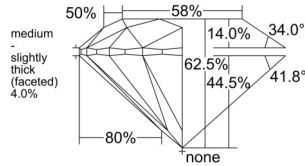

GIA®

FACSIMILE

GIA REPORT 7541971816

Verify this report at GIA.edu

GIA NATURAL DIAMOND DOSSIER®

April 07, 2026
GIA Report Number 7541971816
Shape and Cutting Style ..... Round Brilliant
Measurements ..... 5.10 - 5.11 x 3.19 mm

GRADING RESULTS

Carat Weight ..... 0.51 carat
Color Grade ..... F
Clarity Grade VS1
Cut Grade ..... Excellent

ADDITIONAL GRADING INFORMATION

Polish ..... Excellent
Symmetry ..... Excellent
Fluorescence ..... None
Clarity Characteristics ..... Crystal, Pinpoint
Inscription(s): GIA 7541971816

PROPORTIONS

Profile to actual proportions