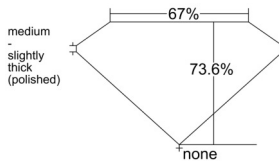

GIA®

FACSIMILE

GIA REPORT

7541962835

Verify this report at GIA.edu

GIA NATURAL DIAMOND DOSSIER®

April 03, 2026
GIA Report Number **7541962835**
Shape and Cutting Style ..... **Square Modified Brilliant**
Measurements ..... **4.60 x 4.52 x 3.33 mm**

GRADING RESULTS

Carat Weight ..... **0.60 carat**
Color Grade ..... **H**
Clarity Grade **VS2**

ADDITIONAL GRADING INFORMATION

Polish ..... **Excellent**
Symmetry ..... **Excellent**
Fluorescence ..... **None**
Clarity Characteristics..... **Cloud, Crystal, Feather**
Inscription(s): **GIA 7541962835**

PROPORTIONS

Profile not to actual proportions

GRADING SCALES

GIA COLOR SCALE		GIA CLARITY SCALE	
COLORLESS	D	VERY VERY SLIGHTLY INCLUDED	FLAWLESS
	E		INTERNALLY FLAWLESS
	F		VVS₁
	G		VVS₂
	H		VS₁
	I		VS₂
	J		SI₁
	K		SI₂
	L		I₁
	M		I₂
NEAR COLORLESS	N	SLIGHTLY INCLUDED	I₃
	O		
	P		
	Q		
FAINT	R		
	S		
	T		
	U		
VERY LIGHT	V		
	W		
	X		
	Y		
LIGHT	Z