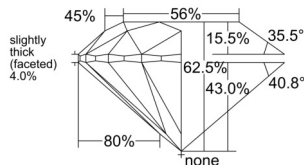

GIA®

FACSIMILE

GIA REPORT

7541955628

Verify this report at GIA.edu

GIA NATURAL DIAMOND DOSSIER®

April 02, 2026

GIA Report Number 7541955628

Shape and Cutting Style ..... Round Brilliant

Measurements ..... 5.07 - 5.11 x 3.18 mm

GRADING RESULTS

Carat Weight ..... 0.51 carat

Color Grade ..... D

Clarity Grade VS1

Cut Grade ..... Excellent

ADDITIONAL GRADING INFORMATION

Polish ..... Excellent

Symmetry ..... Excellent

Fluorescence ..... Strong Blue

Clarity Characteristics..... Crystal, Feather, Needle, Pinpoint

Inscription(s): GIA 7541955628

PROPORTIONS

Profile to actual proportions

GRADING SCALES

GIA COLOR SCALE

COLORLESS	D
	E
	F
	G
	H
	I
	J
NEAR COLORLESS	K
	L
FAIN	M
	N
	O
	P
VERY LIGHT	Q
	R
	S
	T
	U
	V
LIGHT	W
	X
	Y
	Z

GIA CLARITY SCALE

FLAWLESS	VERY VERY SLIGHTLY INCLUDED	VS₁	VS₂	VS₁	VS₂	SL₁	SL₂	I₁	I₂	I₃					
											FLAWLESS	INTERNALLY FLAWLESS	VERY SLIGHTLY INCLUDED	SLIGHTLY INCLUDED	INCLUDED

GIA CUT SCALE

EXCELLENT
VERY GOOD
GOOD
FAIR
POOR