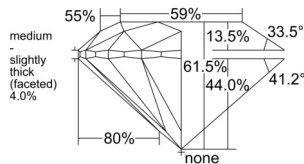

GIA®

FACSIMILE

GIA NATURAL DIAMOND DOSSIER®

April 01, 2026
GIA Report Number 7541942608
Shape and Cutting Style ..... Round Brilliant
Measurements ..... 4.74 - 4.78 x 2.93 mm

GRADING RESULTS

Carat Weight ..... 0.41 carat
Color Grade ..... F
Clarity Grade VS1
Cut Grade ..... Excellent

ADDITIONAL GRADING INFORMATION

Polish ..... Excellent
Symmetry ..... Excellent
Fluorescence ..... Medium Blue
Clarity Characteristics..... Crystal, Needle, Pinpoint
Inscription(s): GIA 7541942608

GIA REPORT 7541942608

Verify this report at GIA.edu

PROPORTIONS

Profile to actual proportions

GRADING SCALES

GIA COLOR SCALE	GIA CLARITY SCALE	GIA CUT SCALE	
D	FLAWLESS	EXCELLENT	
E	INTERNALLY FLAWLESS		
F		VVS₁	VERY GOOD
G	VVS₂		
H	VS₁	GOOD	
I	VS₂		
J	SI₁	FAIR	
K	SI₂		
L	I₁	POOR	
M			
N			
O	I₂		
P			
Q	I₃		
R			
S			
T			
U			
V			
W			
X			
Y			
Z