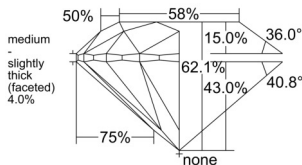

GIA®

FACSIMILE

GIA REPORT 7541940629

Verify this report at GIA.edu

GIA NATURAL DIAMOND DOSSIER®

April 02, 2026
GIA Report Number **7541940629**
Shape and Cutting Style ..... **Round Brilliant**
Measurements ..... **5.05 - 5.08 x 3.15 mm**

GRADING RESULTS

Carat Weight ..... **0.50 carat**
Color Grade ..... **J**
Clarity Grade **VS1**
Cut Grade ..... **Excellent**

ADDITIONAL GRADING INFORMATION

Polish ..... **Excellent**
Symmetry ..... **Excellent**
Fluorescence ..... **Faint**
Clarity Characteristics..... **Feather, Needle, Pinpoint**
Inscription(s): **GIA 7541940629**

PROPORTIONS

Profile to actual proportions

GRADING SCALES

GIA COLOR SCALE

COLORLESS	D
	E
	F
	G
	H
	I
	J
NEAR COLORLESS	K
	L
	M
FAIN	N
	O
	P
	Q
VERY LIGHT	R
	S
	T
	U
	V
	W
	X
	Y
LIGHT	Z

GIA CLARITY SCALE

	FLAWLESS
	INTERNALLY FLAWLESS
VERY VERY SLIGHTLY INCLUDED	VVS₁
	VVS₂
VERY SLIGHTLY INCLUDED	VS₁
	VS₂
SLIGHTLY INCLUDED	SI₁
	SI₂
	I₁
	I₂
INCLUDED	I₃

GIA CUT SCALE

	EXCELLENT
	VERY GOOD
	GOOD
	FAIR
	POOR