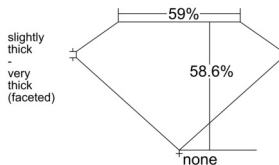

GIA®

FACSIMILE

GIA REPORT

7541935762

Verify this report at GIA.edu

GIA NATURAL DIAMOND DOSSIER®

April 01, 2026
GIA Report Number 7541935762
Shape and Cutting Style ..... Heart Brilliant
Measurements ..... 5.68 x 6.73 x 3.94 mm

GRADING RESULTS

Carat Weight ..... 0.90 carat
Color Grade ..... G
Clarity Grade VS1

ADDITIONAL GRADING INFORMATION

Polish ..... Excellent
Symmetry ..... Excellent
Fluorescence ..... None
Clarity Characteristics ..... Feather, Pinpoint
Inscription(s): GIA 7541935762

PROPORTIONS

Profile not to actual proportions

GRADING SCALES

GIA COLOR SCALE		GIA CLARITY SCALE	
NEAR COLORLESS	D	VERY SLIGHTLY INCLUDED	FLAWLESS
	E		INTERNALLY FLAWLESS
	F		VVS₁
	G		VVS₂
	H		VS₁
	I		VS₂
	J		SI₁
	K		SI₂
	L		I₁
	M		I₂
FAINT	N	SLIGHTLY INCLUDED	I₃
	O		
	P		
	Q		
VERT LIGHT	R	INCLUDED	
	S		
	T		
	U		
	V		
	W		
	X		
	Y		
LIGHT	Z