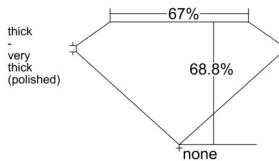

GIA®

FACSIMILE

GIA REPORT

7541926492

Verify this report at GIA.edu

GIA NATURAL DIAMOND DOSSIER®

April 01, 2026
GIA Report Number 7541926492
Shape and Cutting Style ..... Square Emerald Cut
Measurements ..... 4.90 x 4.78 x 3.29 mm

GRADING RESULTS

Carat Weight ..... 0.70 carat
Color Grade ..... E
Clarity Grade VS1

ADDITIONAL GRADING INFORMATION

Polish ..... Excellent
Symmetry ..... Excellent
Fluorescence ..... None
Clarity Characteristics ..... Crystal, Cloud, Pinpoint
Inscription(s): GIA 7541926492

PROPORTIONS

Profile not to actual proportions

GRADING SCALES

GIA COLOR SCALE		GIA CLARITY SCALE			
COLORLESS	D	VERY VERY SLIGHTLY INCLUDED	FLAWLESS		
	E		INTERNALLY FLAWLESS		
	F		VVS₁		
	NEAR COLORLESS	G	VERY SLIGHTLY INCLUDED	VVS₂	
		H		VS₁	
		FAINT	I	SLIGHTLY INCLUDED	VS₂
			J		SI₁
			K		SI₂
	LIGHT	L	INCLUDED	I₁	
		M		I₂	
N		I₃			
O					
P					
Q					
R					
S					
T					
U					
V					
W					
X					
Y					
Z