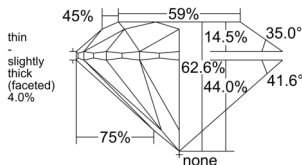

GIA®

FACSIMILE

GIA NATURAL DIAMOND DOSSIER®

March 30, 2026
GIA Report Number 7541893998
Shape and Cutting Style ..... Round Brilliant
Measurements ..... 5.04 - 5.06 x 3.16 mm

GRADING RESULTS

Carat Weight ..... 0.50 carat
Color Grade ..... E
Clarity Grade VVS1
Cut Grade ..... Excellent

ADDITIONAL GRADING INFORMATION

Polish ..... Excellent
Symmetry ..... Excellent
Fluorescence ..... None
Clarity Characteristics..... Cloud, Pinpoint, Indented Natural
Inscription(s): GIA 7541893998

GIA REPORT 7541893998

Verify this report at GIA.edu

PROPORTIONS

GRADING SCALES

GIA COLOR SCALE	GIA CLARITY SCALE	GIA CUT SCALE	
D	FLAWLESS	EXCELLENT	
E	INTERNALLY FLAWLESS		
F		VVS₁	VERY GOOD
G	VVS₂		
H	VS₁	GOOD	
I	VS₂		
J	SI₁	FAIR	
K	SI₂		
L	I₁	POOR	
M	I₂		
N	I₃		
O			
P			
Q			
R			
S			
T			
U			
V			
W			
X			
Y			
Z