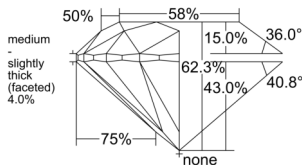

GIA®

FACSIMILE

GIA REPORT 7541892226

Verify this report at GIA.edu

GIA NATURAL DIAMOND DOSSIER®

March 27, 2026
GIA Report Number 7541892226
Shape and Cutting Style ..... Round Brilliant
Measurements ..... 4.81 - 4.83 x 3.01 mm

GRADING RESULTS

Carat Weight ..... 0.44 carat
Color Grade I
Clarity Grade VS1
Cut Grade ..... Excellent

ADDITIONAL GRADING INFORMATION

Polish ..... Excellent
Symmetry ..... Excellent
Fluorescence ..... None
Clarity Characteristics ..... Crystal, Feather
Inscription(s): GIA 7541892226

PROPORTIONS

Profile to actual proportions