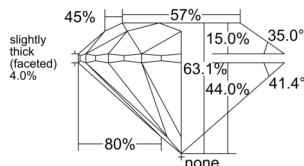

GIA®

FACSIMILE

GIA REPORT

7541884476

Verify this report at GIA.edu

GIA NATURAL DIAMOND DOSSIER®

March 25, 2026

GIA Report Number **7541884476**

Shape and Cutting Style ..... **Round Brilliant**

Measurements ..... **5.63 - 5.66 x 3.56 mm**

GRADING RESULTS

Carat Weight ..... **0.70 carat**

Color Grade ..... **D**

Clarity Grade **VS2**

Cut Grade ..... **Excellent**

ADDITIONAL GRADING INFORMATION

Polish ..... **Excellent**

Symmetry ..... **Excellent**

Fluorescence ..... **None**

Clarity Characteristics..... **Cloud, Feather, Crystal**

Inscription(s): **GIA 7541884476**

PROPORTIONS

Profile to actual proportions

GRADING SCALES

GIA COLOR SCALE

COLORED	D
	E
	F
	G
	H
	I
	J
NEAR COLORLESS	K
	L
Faint	M
	N
	O
	P
Very Light	Q
	R
	S
	T
	U
	V
	W
	X
	Y
Light	Z

GIA CLARITY SCALE

FLAWLESS	INTERNAL FLAWLESS	VERY VERY SLIGHTLY INCLUDED	VERY SLIGHTLY INCLUDED	SLIGHTLY INCLUDED	INCLUDED	FLAWLESS	
						VVS₁	
VVS₂	VS₁	VS₂	SI₁	SI₂	I₁	VERY GOOD	
						I₂	
GOOD	FAIR	POOR	I₃				

GIA CUT SCALE

EXCELLENT
VERY GOOD
GOOD
FAIR
POOR