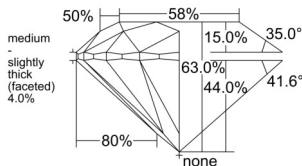

GIA®

FACSIMILE

GIA REPORT

7541882309

Verify this report at GIA.edu

GIA NATURAL DIAMOND DOSSIER®

March 25, 2026

GIA Report Number 7541882309

Shape and Cutting Style ..... Round Brilliant

Measurements ..... 5.89 - 5.92 x 3.72 mm

GRADING RESULTS

Carat Weight ..... 0.80 carat

Color Grade ..... D

Clarity Grade VS1

Cut Grade ..... Excellent

ADDITIONAL GRADING INFORMATION

Polish ..... Excellent

Symmetry ..... Excellent

Fluorescence ..... None

Clarity Characteristics..... Cloud, Indented Natural, Pinpoint

Inscription(s): GIA 7541882309

PROPORTIONS

Profile to actual proportions

GRADING SCALES

GIA COLOR SCALE

COLORLESS	D
	E
	F
	G
	H
	I
	J
NEAR COLORLESS	K
	L
Faint	M
	N
	O
	P
	Q
Very Light	R
	S
	T
	U
	V
	W
	X
	Y
Light	Z

GIA CLARITY SCALE

FLAWLESS	INTERNAL FLAWLESS	
		FLAWLESS
VERY VERY SLIGHTLY INCLUDED	VVS₁	
	VVS₂	
VERY SLIGHTLY INCLUDED	VS₁	
	VS₂	
SLIGHTLY INCLUDED	SI₁	
	SI₂	
INCLUDED	I₁	
	I₂	
	I₃	

GIA CUT SCALE

EXCELLENT
VERY GOOD
GOOD
FAIR
POOR