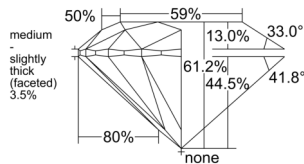

GIA®

FACSIMILE

GIA REPORT

7541874654

Verify this report at GIA.edu

GIA NATURAL DIAMOND DOSSIER®

March 25, 2026
GIA Report Number 7541874654
Shape and Cutting Style ..... Round Brilliant
Measurements ..... 4.34 - 4.35 x 2.66 mm

GRADING RESULTS

Carat Weight ..... 0.30 carat
Color Grade ..... J
Clarity Grade VS2
Cut Grade ..... Excellent

ADDITIONAL GRADING INFORMATION

Polish ..... Excellent
Symmetry ..... Excellent
Fluorescence ..... Faint
Clarity Characteristics ..... Cloud, Feather
Inscription(s): GIA 7541874654

PROPORTIONS

Profile to actual proportions

GRADING SCALES

GIA COLOR SCALE

COLORLESS	D
	E
	F
	G
	H
	I
	J
NEAR COLORLESS	K
	L
FAIN	M
	N
	O
	P
VERY LIGHT	Q
	R
	S
	T
	U
	V
	W
	X
	Y
LIGHT	Z

GIA CLARITY SCALE

FLAWLESS	VERY VERY SLIGHTLY INCLUDED	VS₁	VS₂	SL₁	SL₂	I₁	I₂	I₃			
									VERY SLIGHTLY INCLUDED	SLIGHTLY INCLUDED	INCLUDED

GIA CUT SCALE

EXCELLENT
VERY GOOD
GOOD
FAIR
POOR