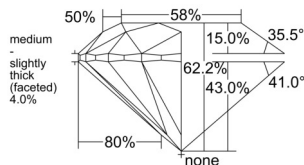

GIA®

FACSIMILE

GIA REPORT 7541873831

Verify this report at GIA.edu

GIA NATURAL DIAMOND DOSSIER®

March 24, 2026
GIA Report Number 7541873831
Shape and Cutting Style ..... Round Brilliant
Measurements ..... 4.30 - 4.33 x 2.68 mm

GRADING RESULTS

Carat Weight ..... 0.31 carat
Color Grade ..... M
Clarity Grade VS2
Cut Grade ..... Excellent

ADDITIONAL GRADING INFORMATION

Polish ..... Excellent
Symmetry ..... Excellent
Fluorescence ..... None
Clarity Characteristics ..... Crystal
Inscription(s): GIA 7541873831

PROPORTIONS

GRADING SCALES

GIA COLOR SCALE	GIA CLARITY SCALE	GIA CUT SCALE	
D	FLAWLESS	EXCELLENT	
E	INTERNALLY FLAWLESS		
F		VVS₁	VERY GOOD
G	VVS₂		
H	VS₁	GOOD	
I	VS₂		
J	SI₁	FAIR	
K	SI₂		
L	I₁	POOR	
M	I₂		
N	I₃		
O			
P			
Q			
R			
S			
T			
U			
V			
W			
X			
Y			
Z