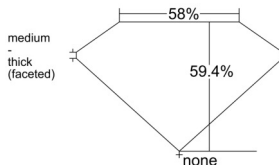

GIA®

FACSIMILE

GIA REPORT

7541872921

Verify this report at GIA.edu

GIA NATURAL DIAMOND DOSSIER®

March 28, 2026

GIA Report Number 7541872921

Shape and Cutting Style ..... Heart Brilliant

Measurements ..... 5.77 x 6.76 x 4.02 mm

GRADING RESULTS

Carat Weight ..... 0.93 carat

Color Grade ..... G

Clarity Grade VVS2

ADDITIONAL GRADING INFORMATION

Polish ..... Very Good

Symmetry ..... Excellent

Fluorescence ..... None

Clarity Characteristics..Pinpoint, Cloud, Needle, Surface Graining

Inscription(s): GIA 7541872921

PROPORTIONS

Profile not to actual proportions

GRADING SCALES

GIA COLOR SCALE		GIA CLARITY SCALE			
COLORLESS	D	VERY VERY SLIGHTLY INCLUDED	FLAWLESS		
	E		INTERNALLY FLAWLESS		
	F	VERY SLIGHTLY INCLUDED	VVS₁		
	G		VVS₂		
	H		VS₁		
	NEAR COLORLESS	I	SLIGHTLY INCLUDED	VS₂	
		J		SI₁	
		FAINT	K	INCLUDED	SI₂
			L		I₁
			M		I₂
VERT LIGHT	N	LIGHT	I₃		
	O				
	P				
	Q				
	R