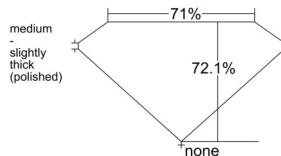

GIA®

FACSIMILE

GIA REPORT

7541867767

Verify this report at gia.edu

GIA NATURAL DIAMOND DOSSIER®

March 24, 2026

GIA Report Number 7541867767

Shape and Cutting Style ..... Square Modified Brilliant

Measurements ..... 4.43 x 4.43 x 3.19 mm

GRADING RESULTS

Carat Weight ..... 0.55 carat

Color Grade ..... E

Clarity Grade VS1

ADDITIONAL GRADING INFORMATION

Polish ..... Excellent

Symmetry ..... Very Good

Fluorescence ..... None

Clarity Characteristics..... Crystal, Feather, Needle, Pinpoint

Inscription(s): GIA 7541867767

PROPORTIONS

Profile not to actual proportions

GRADING SCALES

GIA COLOR SCALE		GIA CLARITY SCALE			
COLORLESS	D	VERY VERY SLIGHTLY INCLUDED	FLAWLESS		
	E		INTERNALLY FLAWLESS		
	F	VERY SLIGHTLY INCLUDED	VS₁		
	G		VS₂		
	H		VS₁		
	NEAR COLORLESS	I	SLIGHTLY INCLUDED	SI₁	
		J		SI₂	
		FAINT	K	INCLUDED	I₁
			L		I₂
			M		I₃
VERTICALLY LIGHT	N				
	O				
	P				
	Q				
	R				
	S				
	T				
LIGHT	U				
	V				
	W				
	X				
Y					
Z